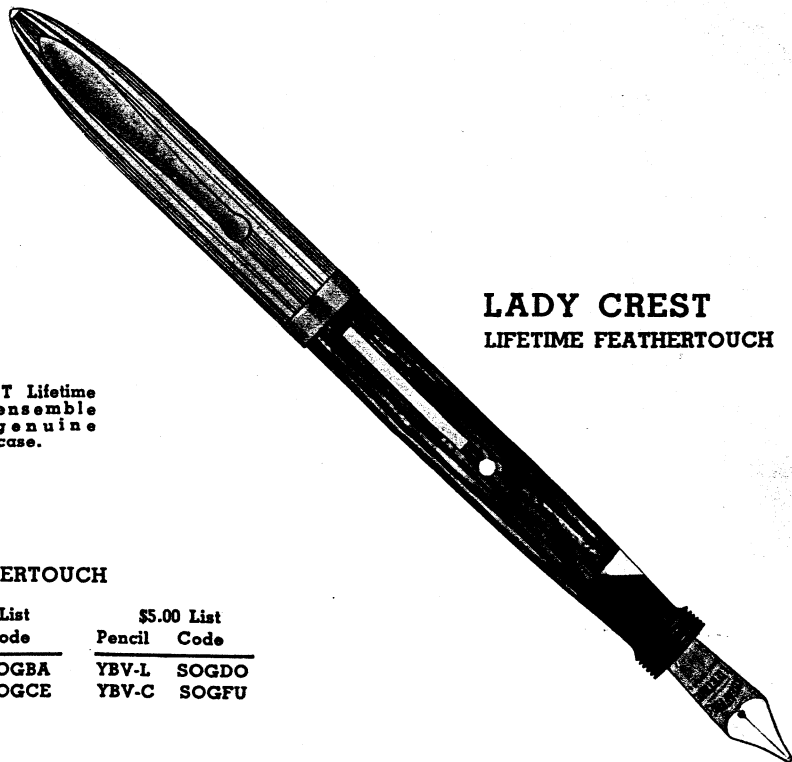

LADY CREST Lifetime Feathertouch ensemble in deluxe, genuine leather case.

LADY CREST
LIFETIME FEATHERTOUCH

LADY CREST LIFETIME FEATHERTOUCH

Visulated—(Lever Style)

Color	$17.75 List		$12.75 List		$5.00 List	
	Ensemble	Code	Pen	Code	Pencil	Code
Black	2YL7	SOGKI	26V	SOGBA	YBV-L	SOGDO
Golden Brown	2YC7	SOGLY	C26V	SOGCE	YBV-C	SOGFU